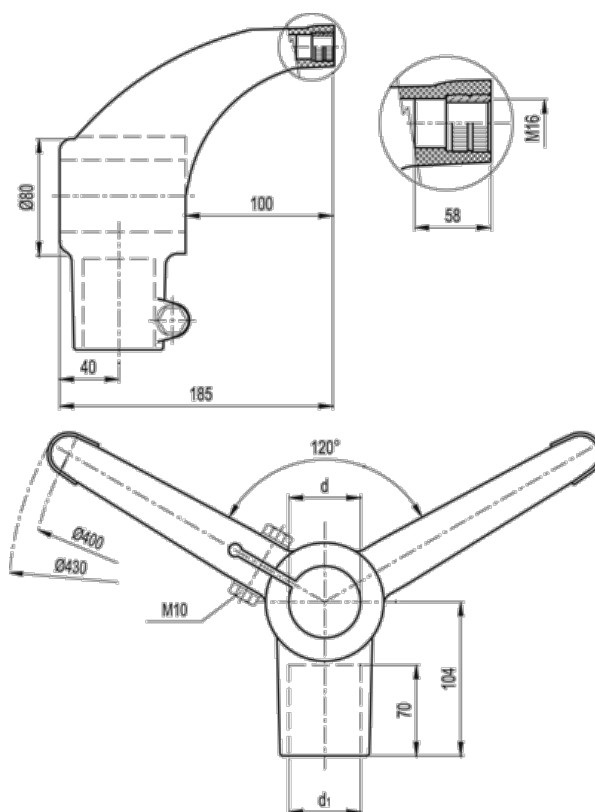

Data Sheet

Article number: 2310419614

Description: E+G Support base with connection joint
BAG2-120-60-42-A

Measures

d (inch) = 2 Gas
d1 (inch) = 1 1/4 Gas
d1 (mm) = 42.4
d mm = 60.3
Weight (g) = 710